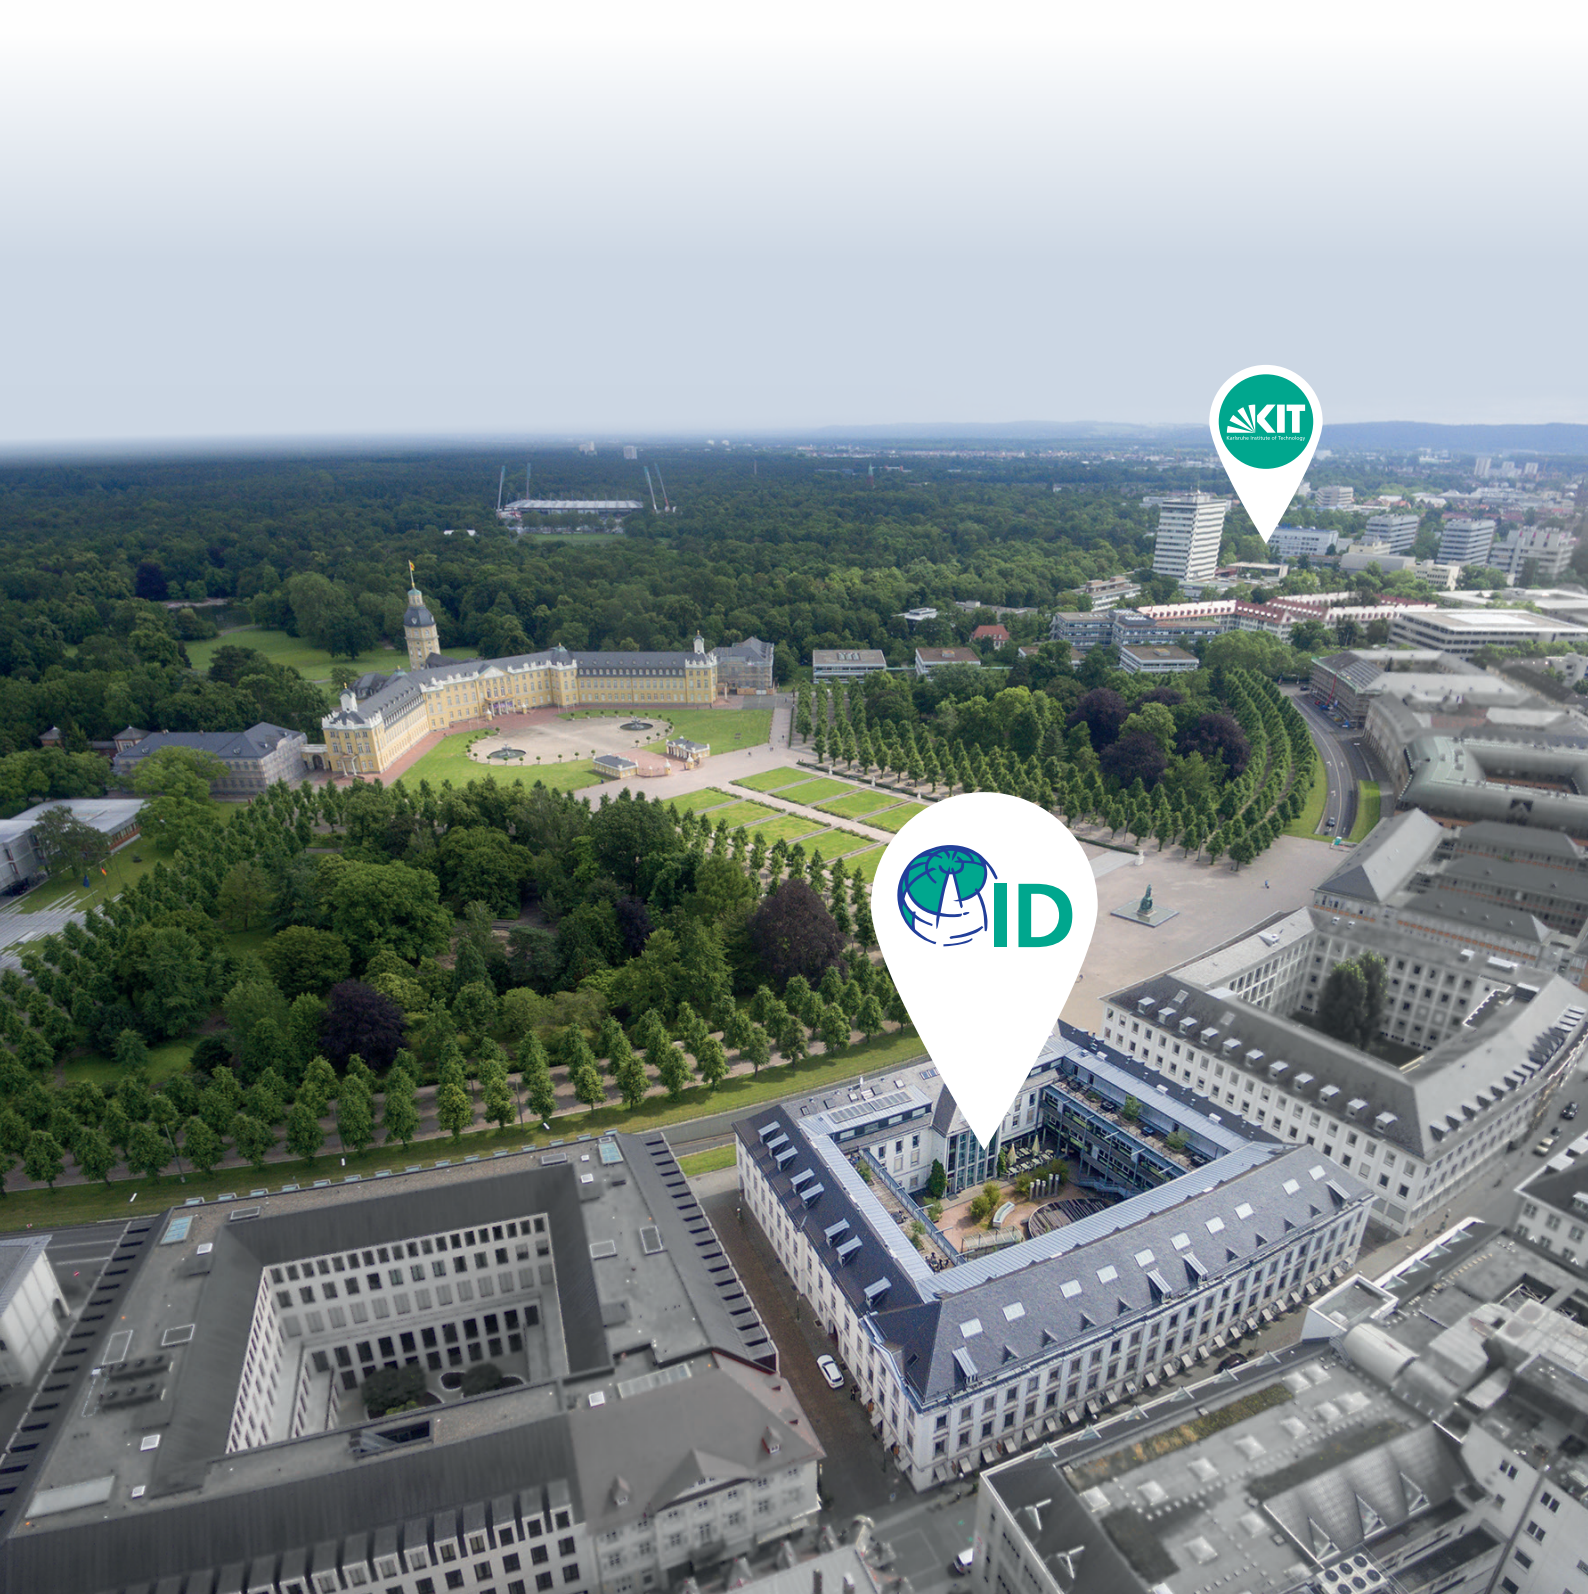

**Starting at...**

**Airport Frankfurt/Main**

Deutsche Bahn  
approx. 60 - 90 min.

The train station **Frankfurt/Main Flughafen** is located directly at the airport.

From there on go by train to **Karlsruhe Main Station (Karlsruhe Hauptbahnhof)**