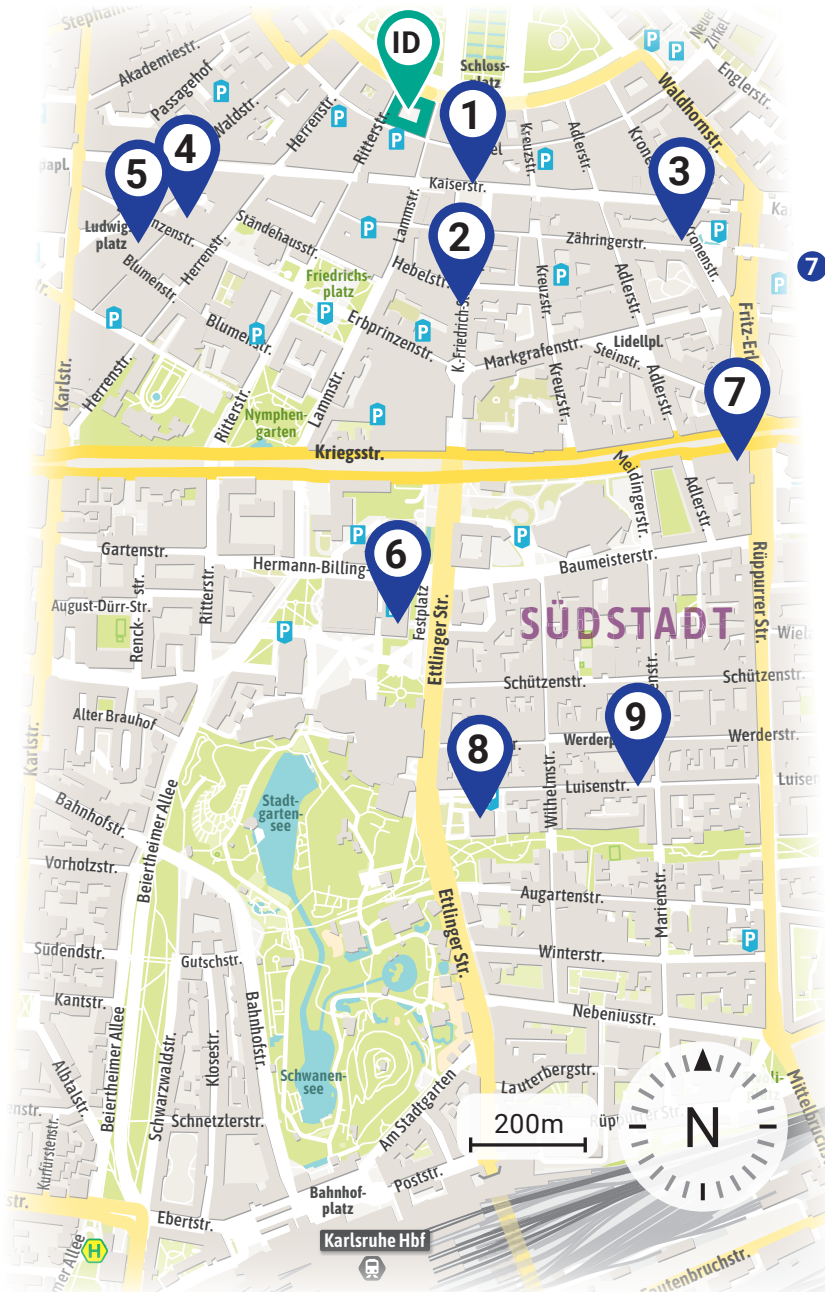

1 Hotel am Markt

Kaiserstraße 76
76133 Karlsruhe
+49 (0)721 9199 80
info@hotelammarkt.de
www.hotelammarkt.de

2 Hotel Kaiserhof

Karl-Friedrich-Straße 12
76133 Karlsruhe
+49 (0)72191700
info@hotelkaiserhof-ka.de
<https://hotelkaiserhof-ka.de>

3 Pension Stadtmitte

Zähringerstrasse 72
76133 Karlsruhe
+49 (0)721 50449420
info@pensionstadtmitte.de
<https://pensionstadtmitte.de>

4 Hotel Erbprinzenhof

Erbprinzenstraße 26
76133 Karlsruhe
+49 (0)721 23890
info@hotel-erbprinzenhof.de
www.hotel-erbprinzenhof.de

5 Alfa Hotel

Bürgerstr. 4
76133 Karlsruhe
+49 (0)721 29926
info@alfa-karlsruhe.de
www.alfa-karlsruhe.com

6 Novotel Karlsruhe City

Festplatz 2
76137 Karlsruhe
+49 (0)721 35260
h5400@accor.com
<https://all.accor.com/hotel/5400/index.de.shtml>

7 Achat Hotel Karlsruhe City

Mendelssohnplatz
76131 Karlsruhe
+49 (0)721 3717 0
reservation.karlsruhe@achat-hotels.com
<https://achat-hotels.com/hotels/karlsruhe-city>

8 Leonardo Hotel Karlsruhe

Ettlinger Straße 23
76137 Karlsruhe
+49 (0)721 37270
info.karlsruhe@leonardo-hotels.com
<https://www.leonardo-hotels.de/karlsruhe>

9 Hotel Barbarossa

Luisenstrasse 38
76137 Karlsruhe
+49 (0)721 37250
info@hotel-barbarossa-karlsruhe.de
www.hotel-barbarossa-karlsruhe.de